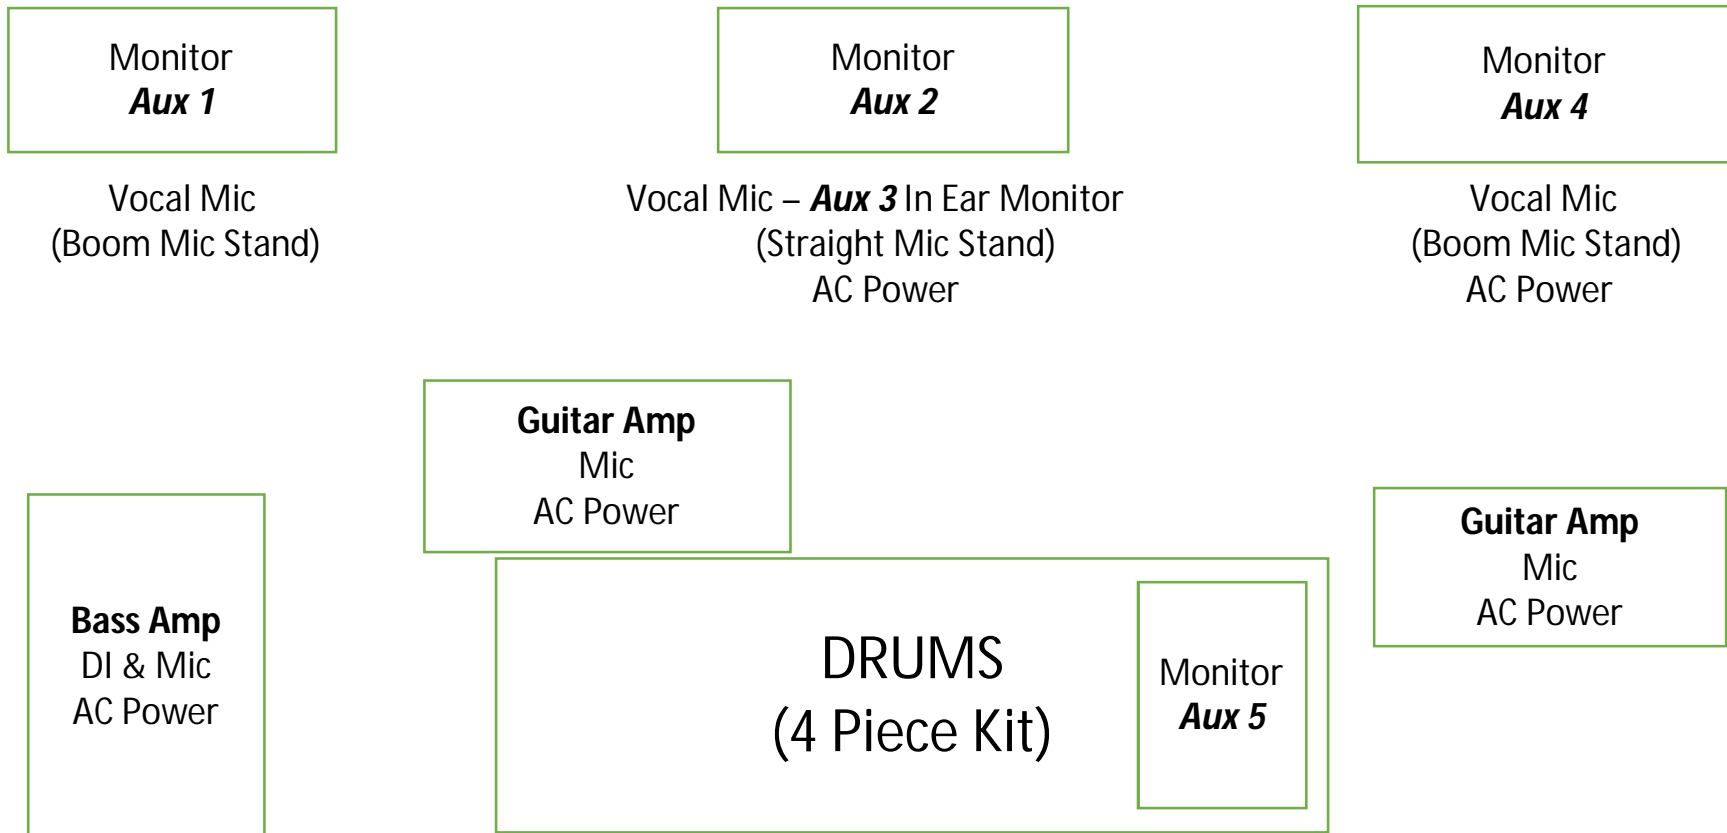

# FRONT

---

## CENTER

# DELTA MOON – Stage Plot 2017